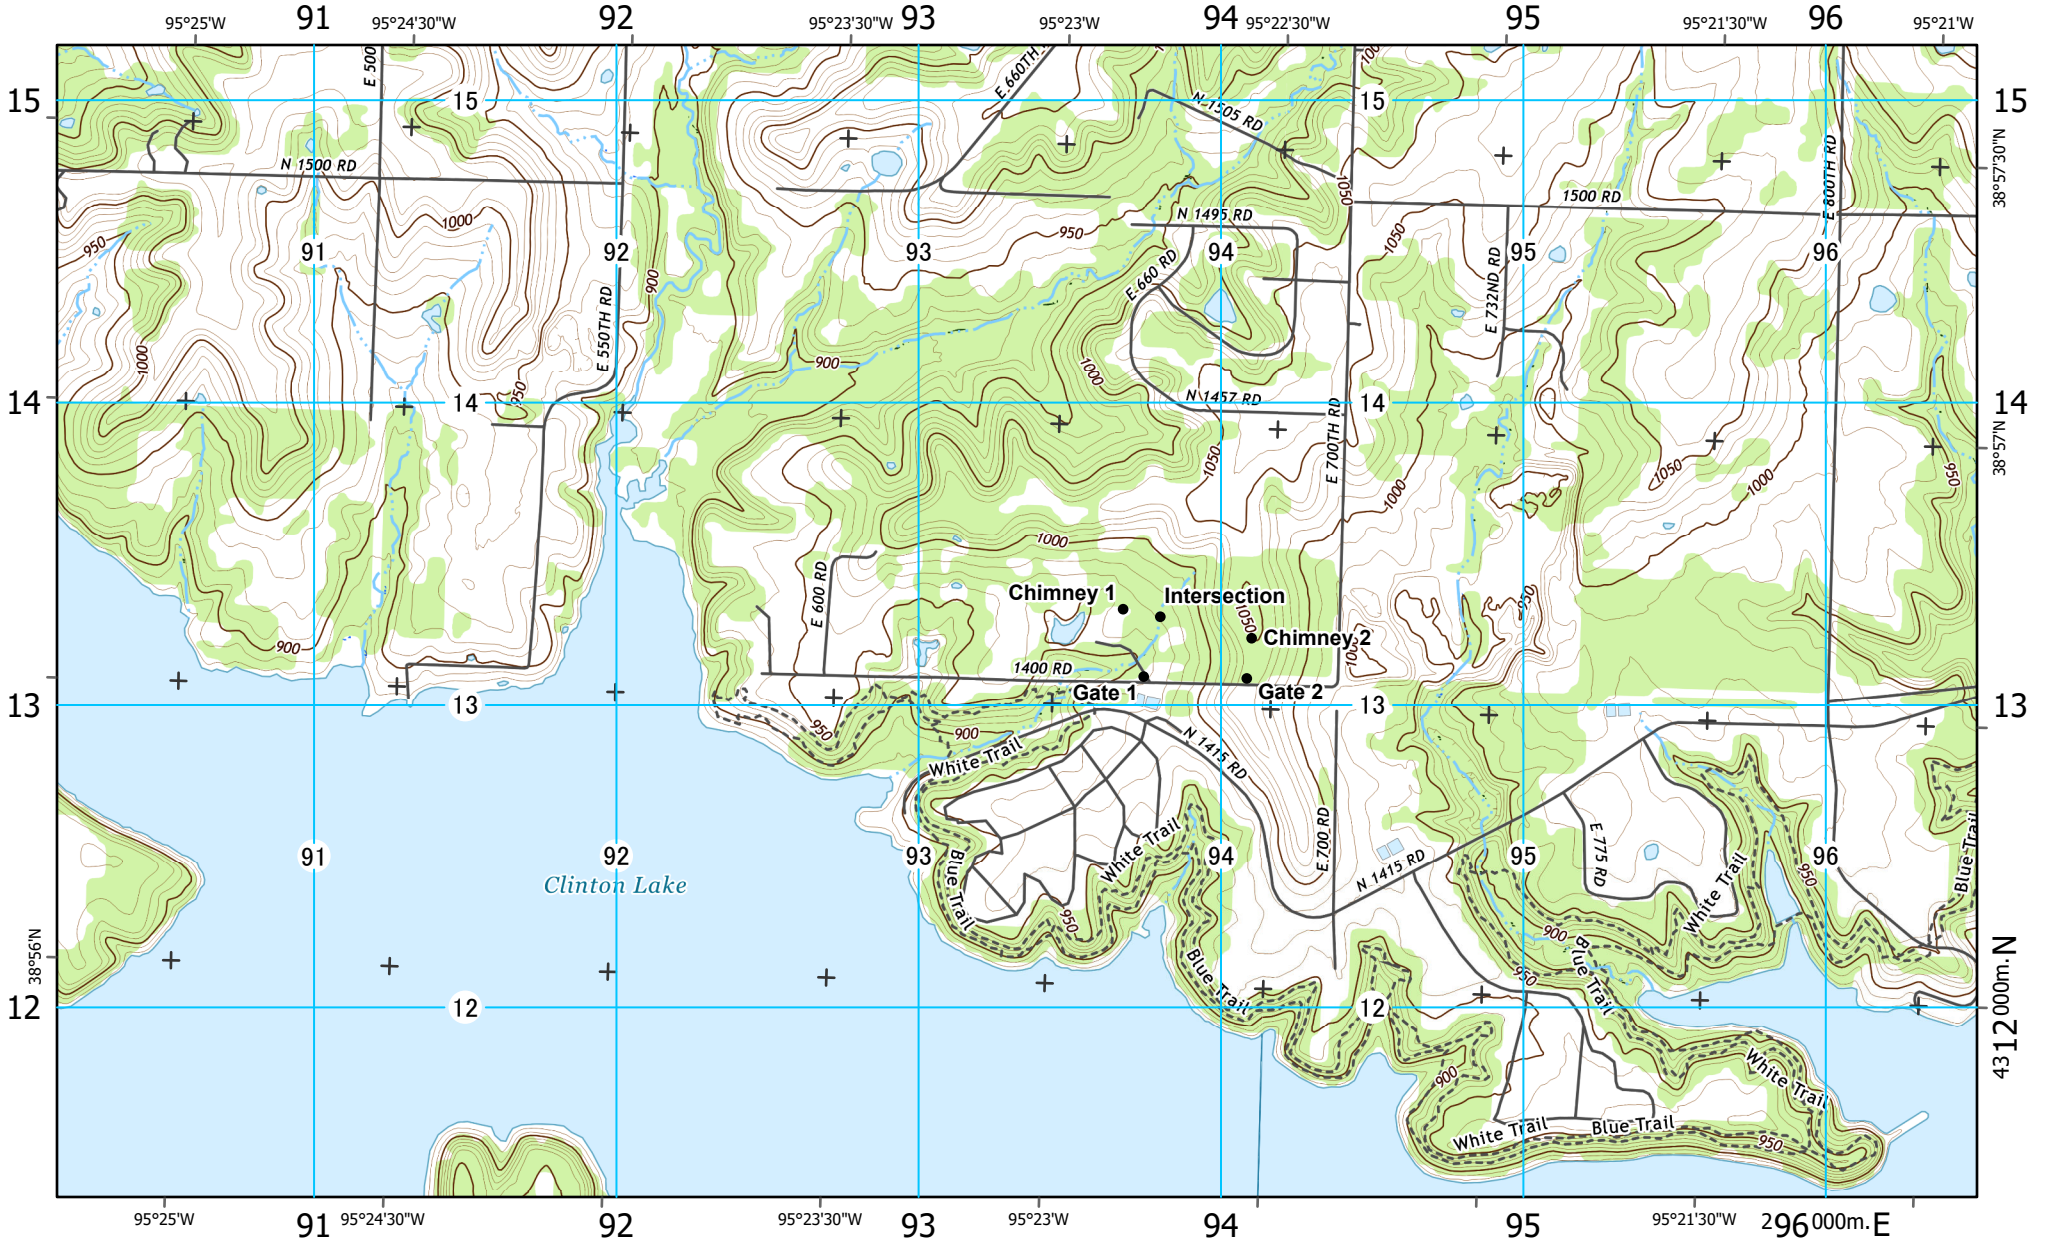

CAMP BROMELSICK

This custom map was produced and published on 03-2022 by the National Geospatial-Intelligence Agency. MapHelp@nga.mil; (636) 321-5273

Projection: Transverse Mercator
 Datum: WGS 84
 Map Source: USGS Topo 2018

SCALE 1:25,000

CONTOUR INTERVAL 10 FEET

UTM GRID AND 2022 MAGNETIC NORTH DECLINATION AT CENTER OF SHEET

U.S. National Grid	
100,000 - m Square ID	
TD	
Grid Zone Designation	
15S	